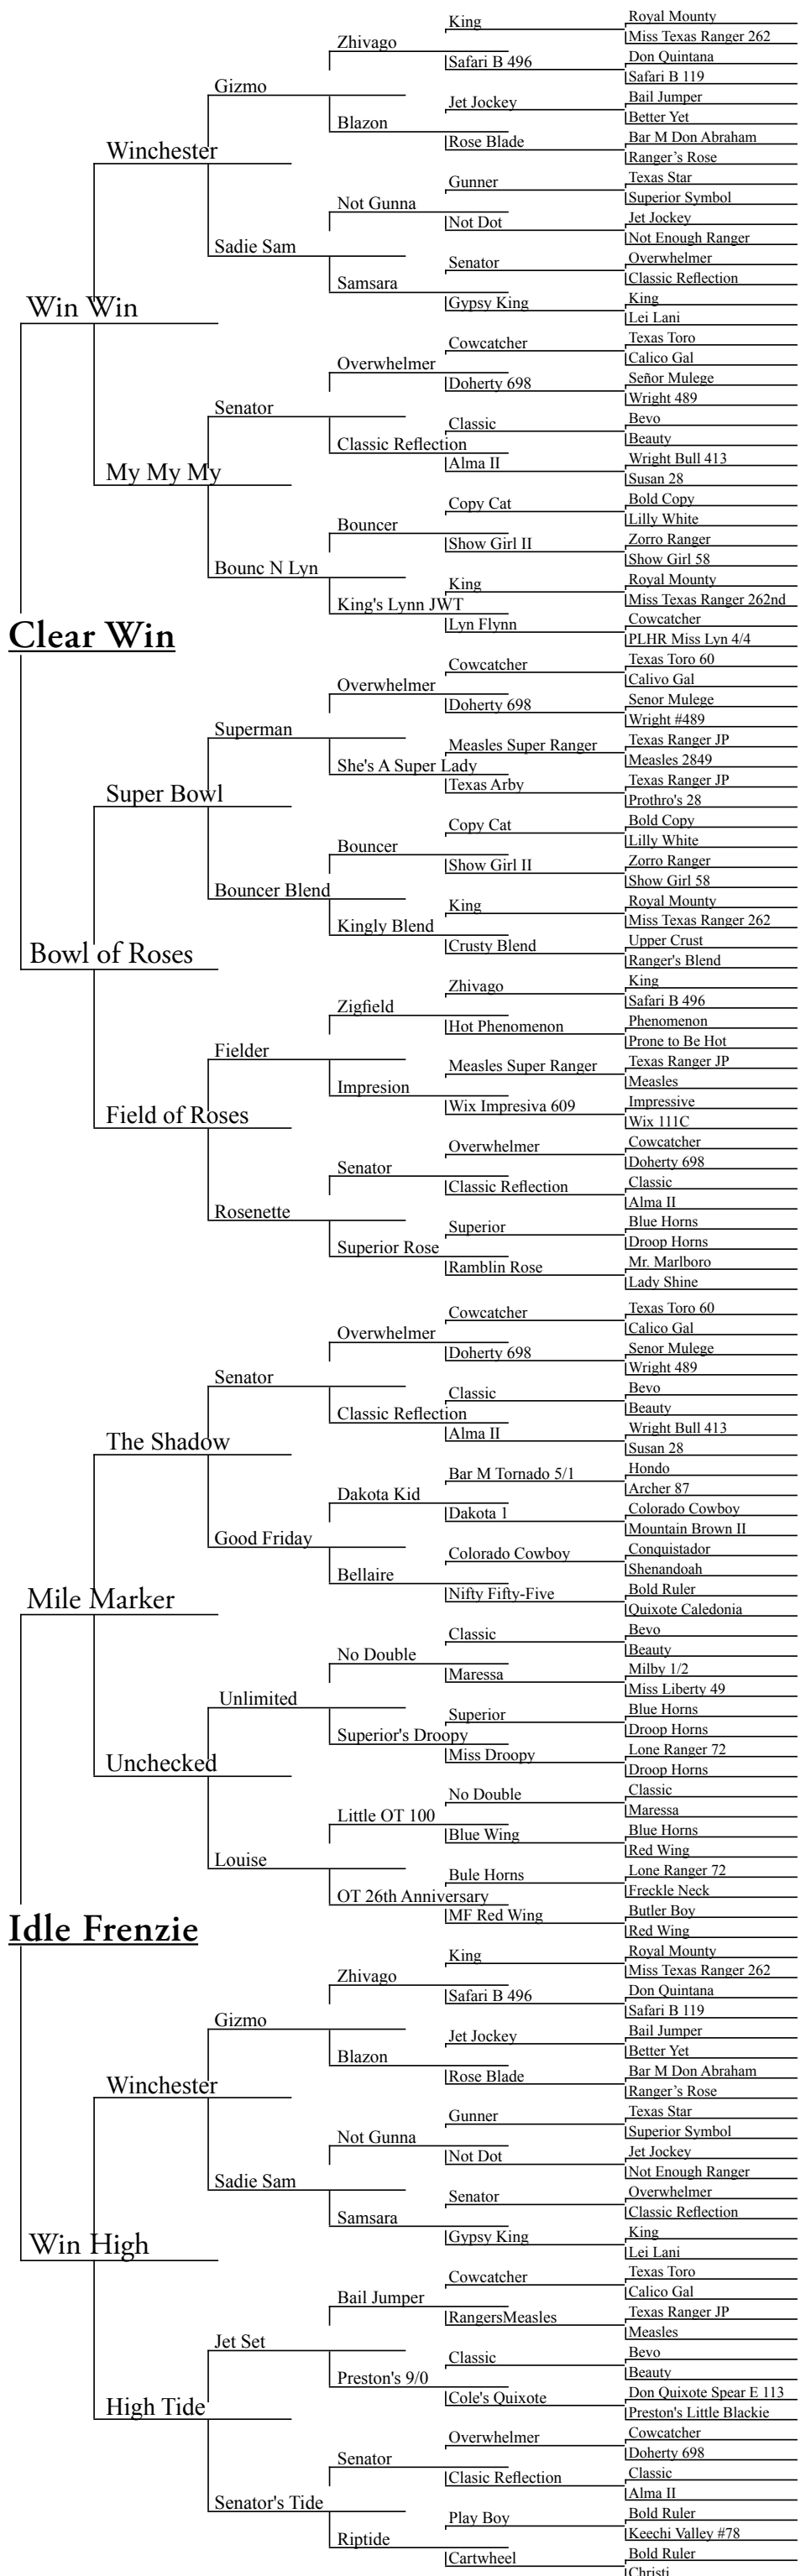

Dickinson Cattle Co., Inc.

Genetic Blend Pedigree

Clear Point

Born 4-24-2012

- Texas Ranger 71 x
- Classic 7 x
- Measles 10 x
- Don Quixote 24 x
- Senator 6 x
- Overwhelmer 8 x
- King 7 x

Dickinson Cattle Co., Inc.
 35000 Muskrat Rd.
 Barnesville, OH 43713 USA
 Ohio: 740/758-5050
 www.texaslonghorn.com