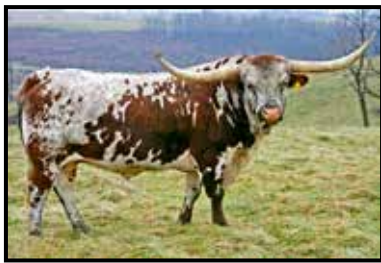

Dickinson Cattle Co., Inc.

Genetic Blend Pedigree

Clear Point

Born 4-24-2012

- Texas Ranger 71 x
- Classic 7 x
- Measles 10 x
- Don Quixote 24 x
- Senator 6 x
- Overwhelmer 8 x
- King 7 x

Dickinson Cattle Co., Inc.
 35000 Muskrat Rd.
 Barnesville, OH 43713 USA
 Ohio: 740/758-5050
 www.texaslonghorn.com